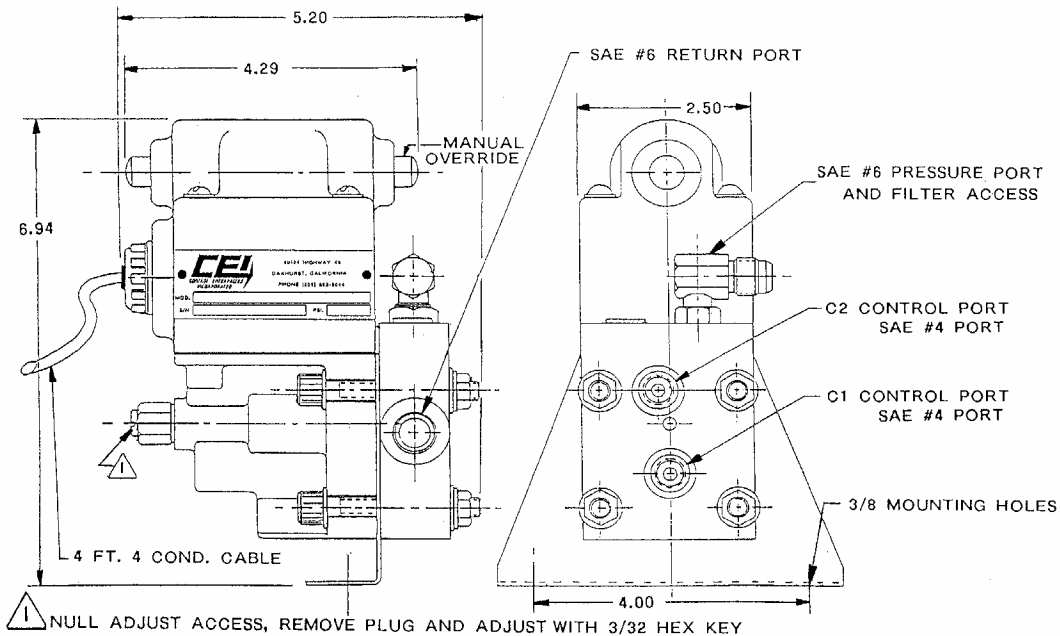

FIG. 1

REV	DESCRIPTION	BY	DATE
	CATALOG PAGE		

MATERIAL/FINISH:

J 12-15-98
DRAWN BY DATE

TITLE:

DIFFERENTIAL PRESSURE CONTROL

A P/N DPC-93

SIZE SCALE: ~ SHEET 1 OF 4