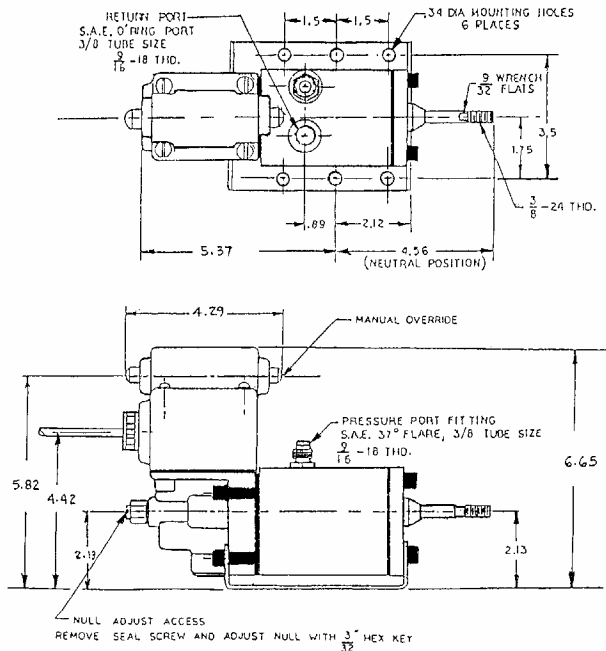

FIG.1

REV	DESCRIPTION	BY	DATE
	CATALOG PAGE		

MATERIAL/FINISH:	
DATE	
DRAWN BY	DATE

TITLE: LINEAR PUMP CONTROLLER	
A	P/N L221
SIZE	SCALE:
SHEET OF	