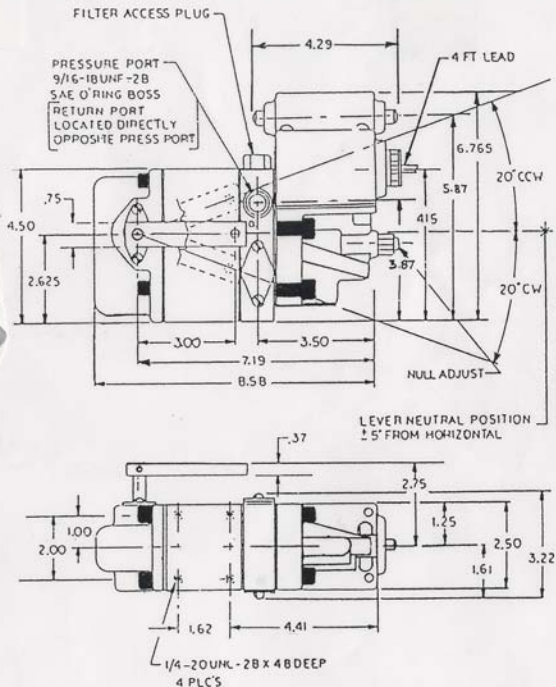

FIG.1

REV	DESCRIPTION	BY	DATE
-----	-------------	----	------

CATALOG PAGE

MATERIAL/FINISH:

TITLE:

ROTARY PUMP CONTROLLER

A

P/N

PCS300/PCS600

DRAWN BY

DATE

SIZE

SCALE:

SHEET OF