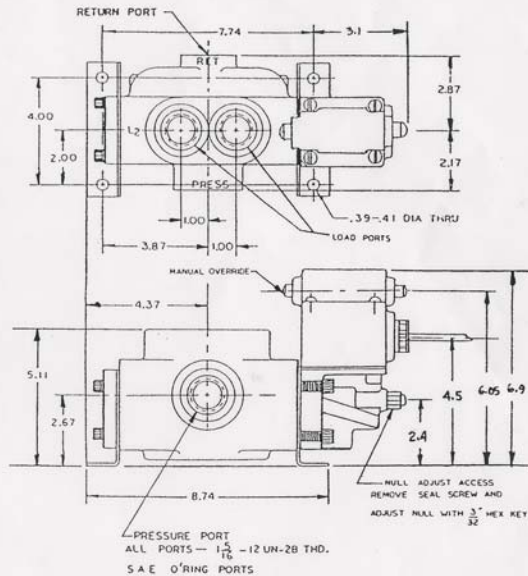

FIG.1

REV	DESCRIPTION	BY	DATE
	CATALOG PAGE		

MATERIAL/FINISH:		TITLE:	
		VALVE STANDALONE	
		A	P/N V500 SERIES
DRAWN BY	DATE	SIZE	SCALE:
			SHEET OF